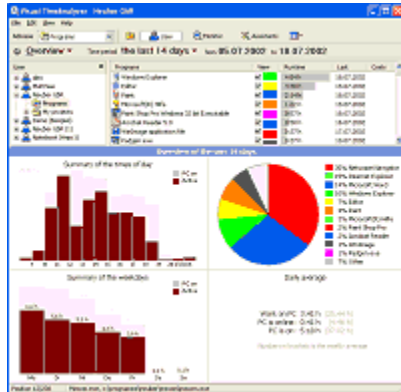

[More information](#)

The Visual TimeAnalyzer tool **PC On/Off Time** shows the working time on your computer of the last 3 weeks. The windows protocol is analysed to this. **PC On/Off Time** is freeware and works with Windows XP,NT,2000,2003.

Software tip: Visual TimeAnalyzer

available for all Windows versions

Visual TimeAnalyzer tracks and analyzes graphically: PC activities, projects, working time, pauses, costs, software and internet use. Parents have control over their children's PC use.

Select user and time periode and see: Week statistics, hourly computer exploitation, most used programs, online time, active working time, pause times, opened documents, projects, day summary (diary), history and intensity of program usage (ideal for project overview), extent of the use of available programs, visited web pages (time,Url,title), TopTen of the most popular web pages.