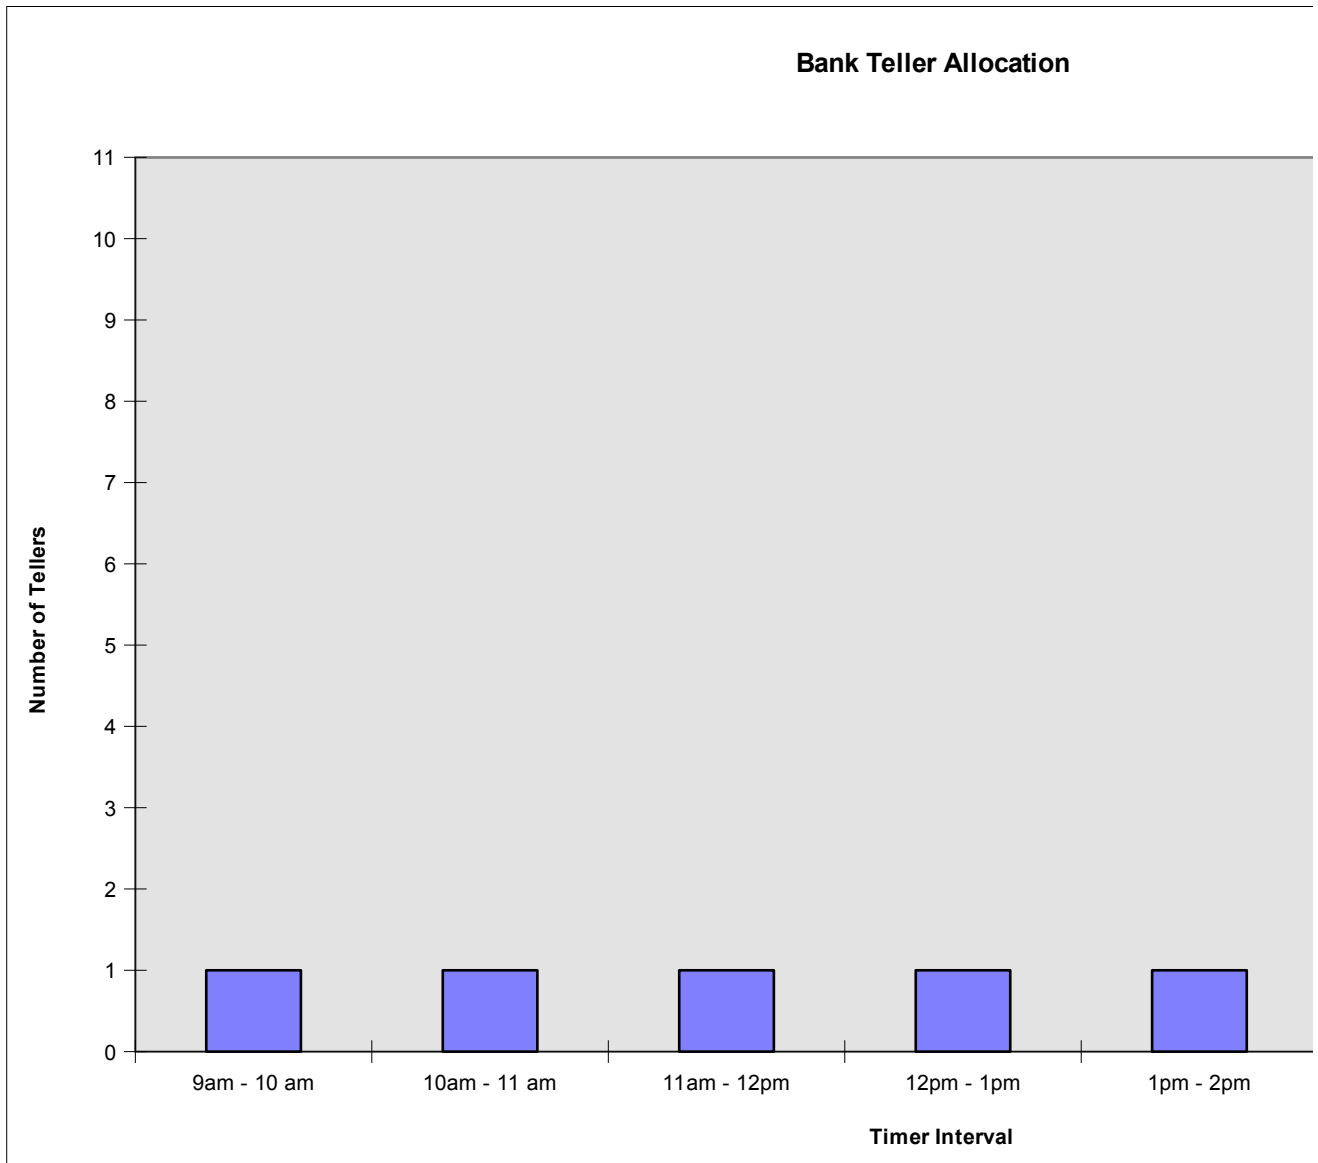

Bank Teller Simulation

9am - 10 am 10am - 11 am 11am - 12pm 12pm - 1pm 1pm - 2pm 2pm - 3pm
1 1 1 1 1 1

3pm - 4pm
10