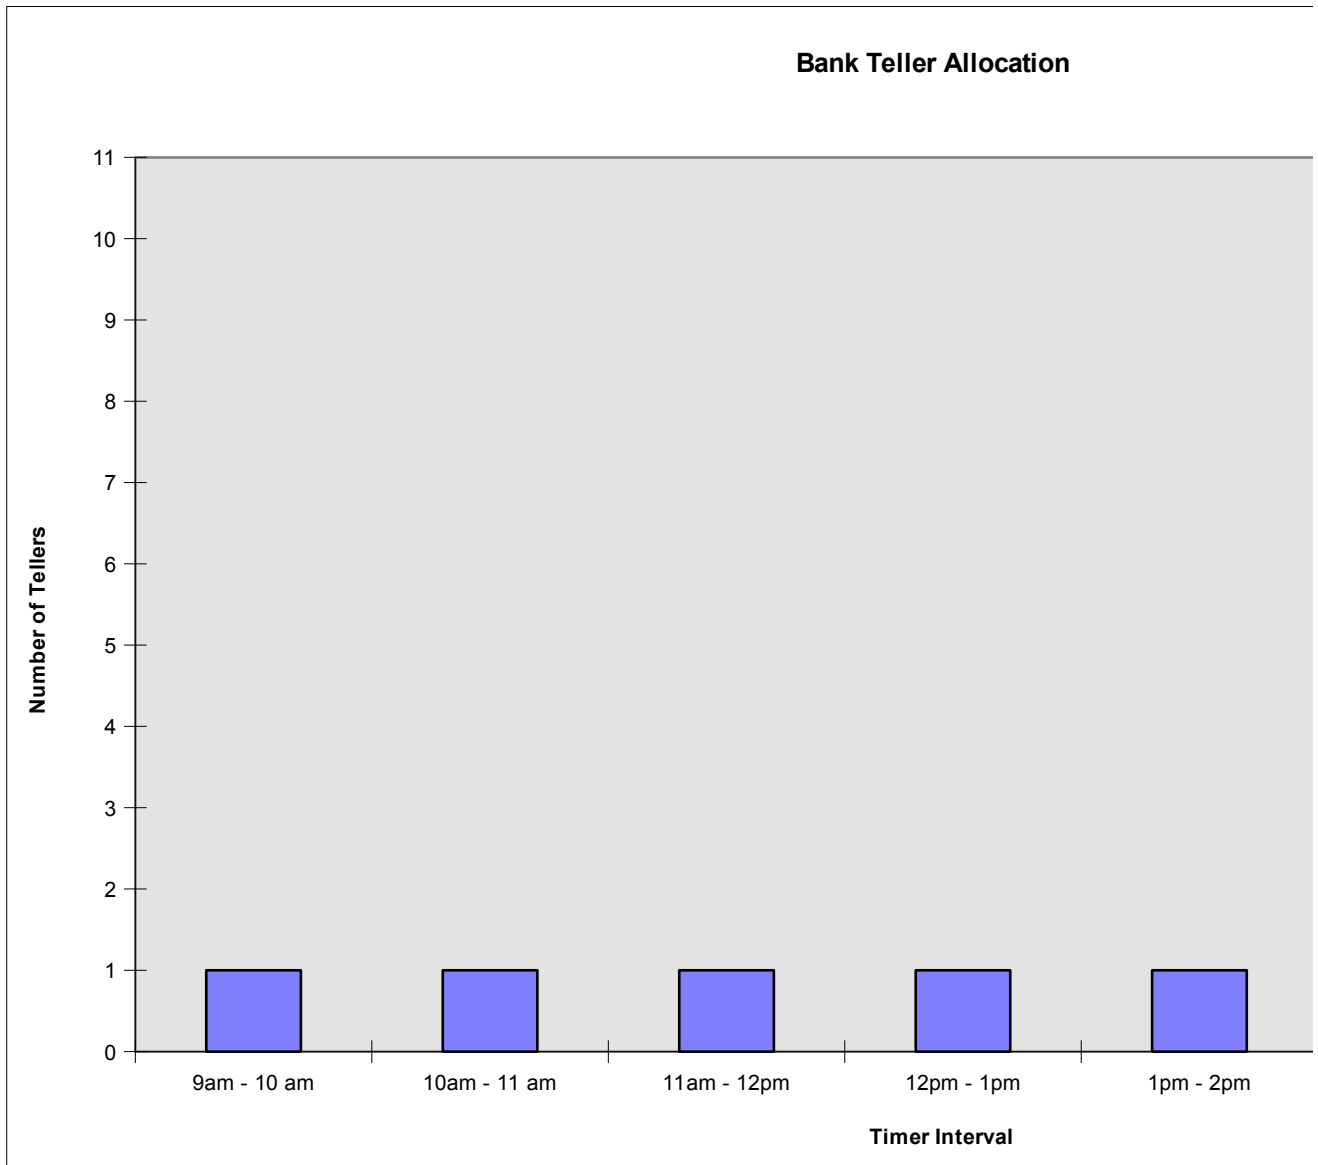

Bank Teller Simulation

9am - 10 am 10am - 11 am 11am - 12pm 12pm - 1pm 1pm - 2pm 2pm - 3pm
1 1 1 1 1 1

3pm - 4pm
10