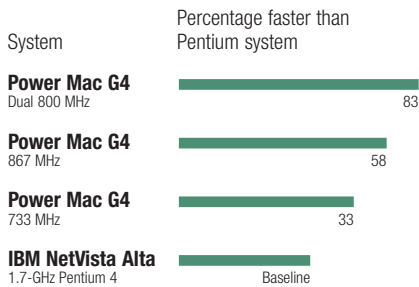

Preinstalled on the Power Mac G4, Mac OS X combines the power and stability of UNIX with the simplicity and elegance of Macintosh. Graphics professionals will benefit from leading-edge technologies that deliver 2D, 3D, and video graphics capabilities beyond anything ever seen on a desktop computer. Powerful standards-based networking takes advantage of built-in Gigabit Ethernet for fast, seamless file sharing. And the intuitive Aqua user interface takes Macintosh ease of use to a whole new level, ensuring that your computer never comes between you and your work.

The Power Mac G4: A supercomputer with the power to burn, the power to expand, and the power to perform like never before.

Specification Sheet

Power Mac G4

Photoshop Performance

Longer bars indicate better performance.

The Power Mac G4 with dual 800-MHz processors is 83 percent faster than PCs with a 1.7-GHz Pentium 4 processor in Photoshop tests.

Technical Specifications

Processor

- 733- or 867-MHz PowerPC G4 processor; or dual 800-MHz PowerPC G4 processors
- Velocity Engine vector processing unit
- Full 128-bit internal memory data paths
- Powerful floating-point unit supporting single-cycle, double-precision calculations
- Data stream prefetching operations supporting four simultaneous 32-bit data streams
- 256K on-chip L2 cache running at processor speed
- 2MB backside L3 cache running at one-fourth the processor speed (867-MHz and dual 800-MHz systems)
- 133-MHz system bus supporting over 1-Gbps data throughput