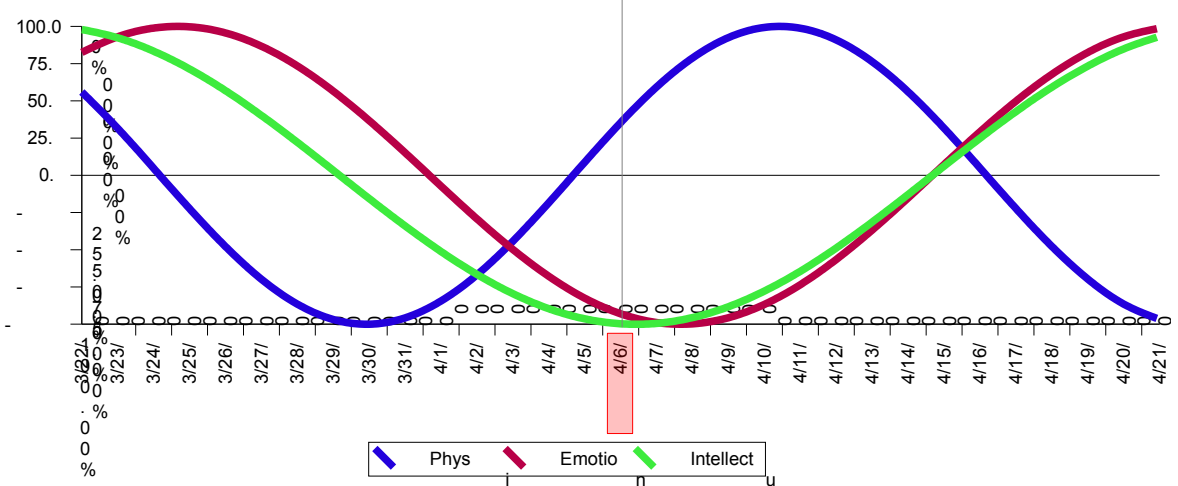

Biorhythm Calculation

Your Personal Data

Birthday	11/13/64
Hour of birth	16:10:00
Key day	2/22/23

Your Biorhythms

Biorhythm Table

Details

Day	Physical	Emotional	Intellectual
2/7/23	-99.98%	-67.90%	-15.67%
2/8/23	-95.71%	-82.54%	-34.08%
2/9/23	-84.34%	-93.03%	-51.25%
2/10/23	-66.72%	-98.86%	-66.58%
2/11/23	-44.14%	-99.73%	-79.50%
2/12/23	-18.30%	-95.60%	-89.54%
2/13/23	8.90%	-86.68%	-96.35%
2/14/23	35.45%	-73.41%	-99.67%
2/15/23	59.36%	-56.46%	-99.40%
2/16/23	78.87%	-36.68%	-95.53%
2/17/23	92.53%	-15.06%	-88.21%
2/18/23	99.33%	7.32%	-77.70%
2/19/23	98.76%	29.33%	-64.38%
2/20/23	90.87%	49.86%	-48.74%
2/21/23	76.24%	67.90%	-31.33%
2/22/23	55.95%	82.54%	-12.79%
2/23/23	31.51%	93.03%	6.21%
2/24/23	4.74%	98.86%	24.99%
2/25/23	-22.38%	99.73%	42.86%
2/26/23	-47.85%	95.60%	59.18%
2/27/23	-69.77%	86.68%	73.37%
2/28/23	-86.51%	73.41%	84.90%
3/1/23	-96.83%	56.46%	93.37%
3/2/23	-99.98%	36.68%	98.46%
3/3/23	-95.71%	15.06%	99.99%
3/4/23	-84.34%	-7.32%	97.91%
3/5/23	-66.72%	-29.33%	92.29%
3/6/23	-44.14%	-49.86%	83.33%
3/7/23	-18.30%	-67.90%	71.36%
3/8/23	8.90%	-82.54%	56.81%
3/9/23	35.45%	-93.03%	40.21%
3/10/23	59.36%	-98.86%	22.16%